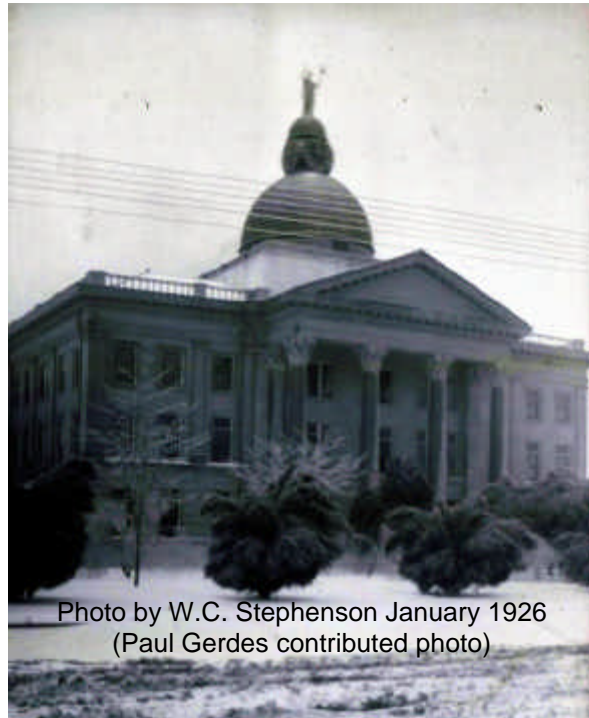

January 2003 Beeville/Bee County Community Calendar

Beeville Sunset December 23, 2002

Kacey – BFD Mascot

North St Mary's toward Courthouse

Sunrise over AC Jones HS - PO Substation

Sunset Bee County Courthouse

Photo by W.C. Stephenson January 1926
(Paul Gerdes contributed photo)

Beeville Nature Trail